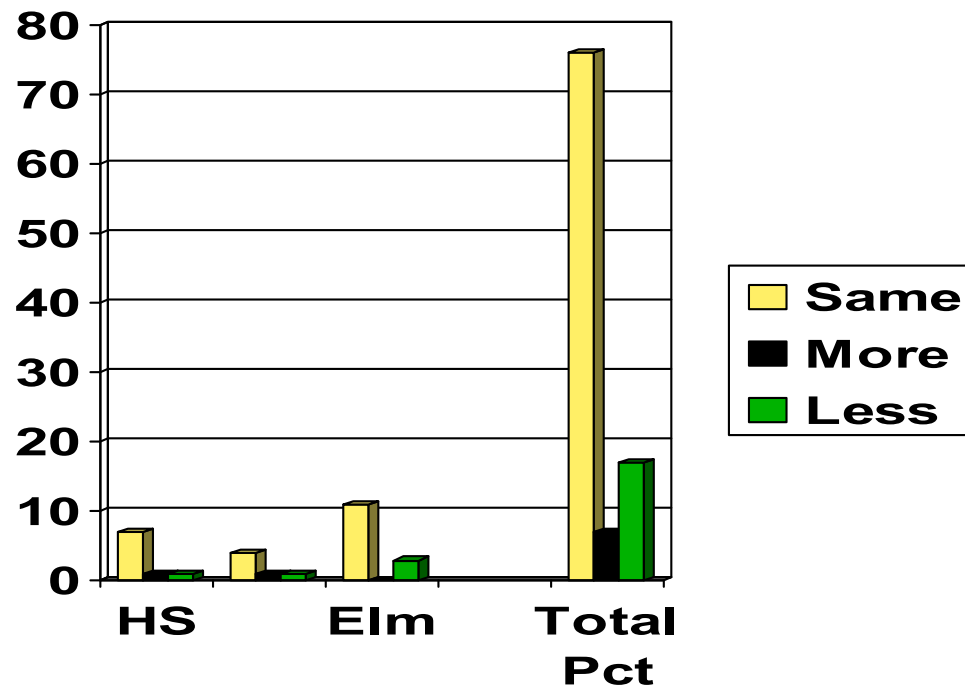

Question:

Homework -
I am assigning the
same, more, less
homework than
last year.

Totals: Same as last year - 76 %
More than last year - 7 %
Less than last year - 17 %