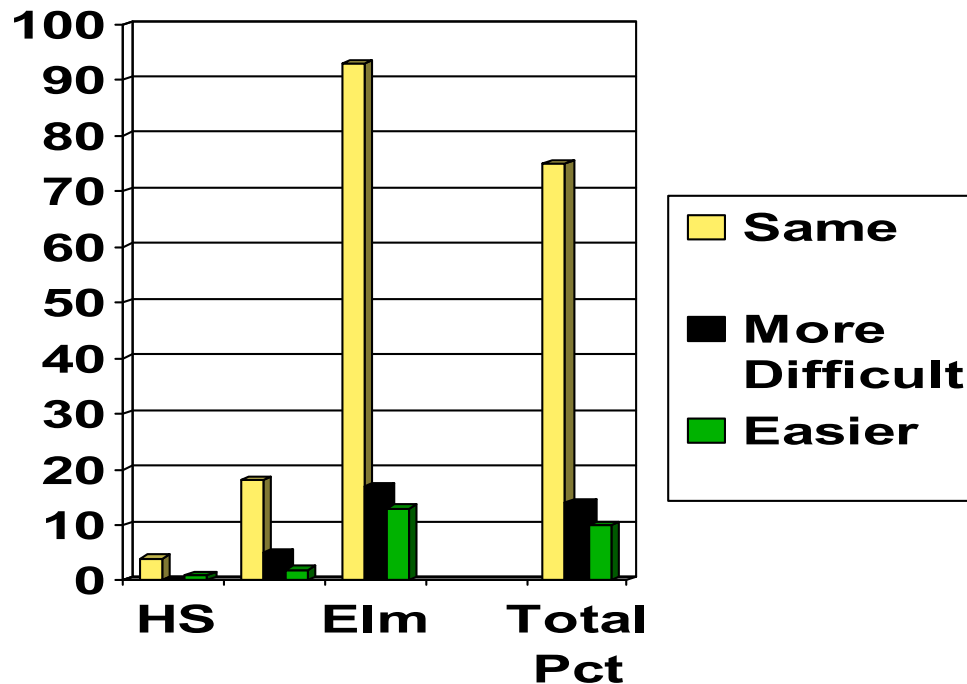

Totals : Like - 78 %
Dislike - 8 %
Don't know - 13 %

Four Day School Week Survey

Parents / Patrons

Question:

How is your student handling the longer day?

Totals: Same as last year - 75 %
More difficult than last year - 14 %
It is easier than last year - 10 %

Four Day School Week Survey

Parents / Patrons

Question:

Have you noticed a change in the amount of homework your child has?

Totals: No, about the same - 54 %
Yes, MORE than last year - 21 %
Yes, LESS than last year - 25 %