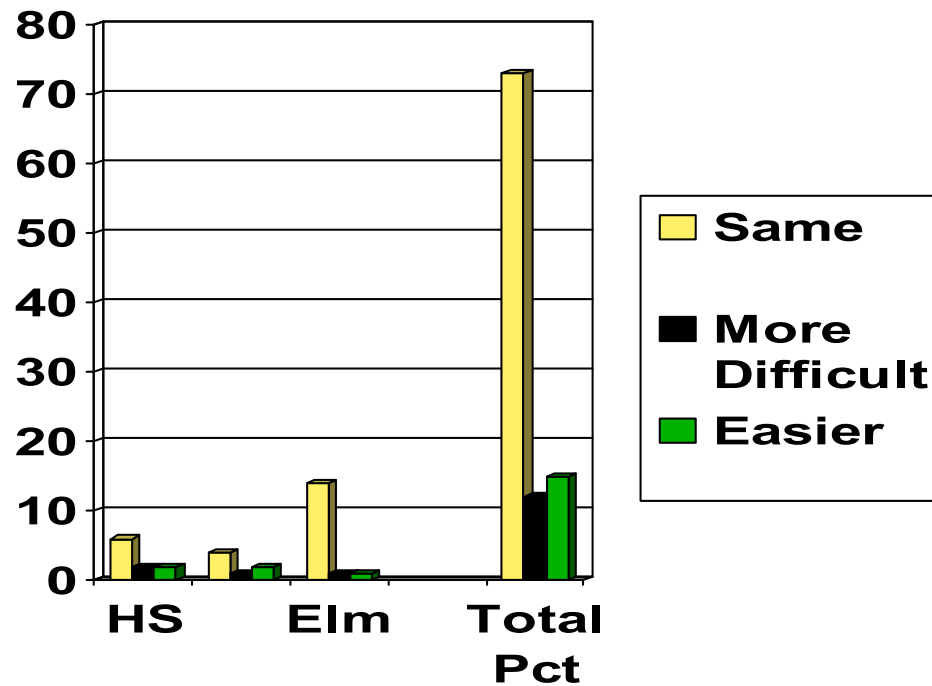

Totals: Like - 85 %
Dislike - 6 %
Don't know - 9 %

Four Day School Week Survey

Staff

Question:

How are your students handling the longer day?

Totals:	Same	- 73 %
	More difficult	- 12 %
	Easier	- 15 %

Four Day School Week Survey