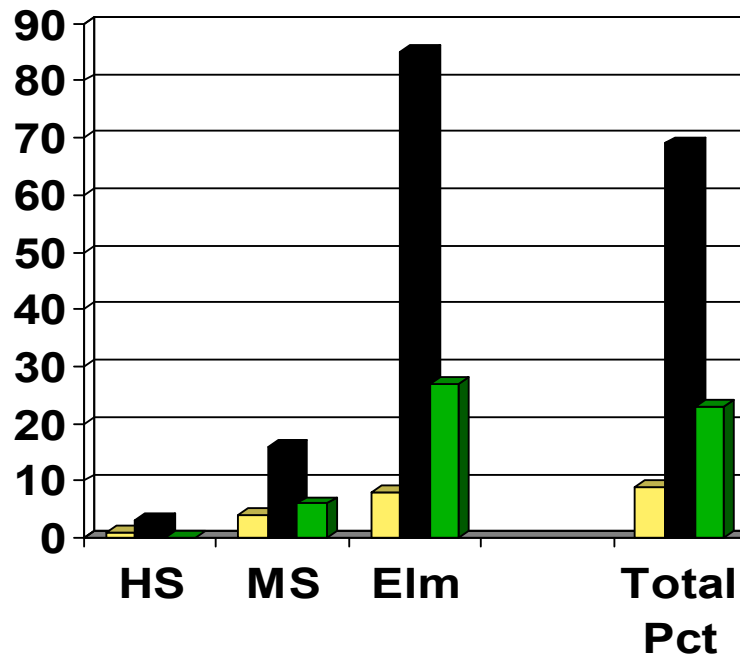

Question:

Has the 4-day school week affected your child's grades?