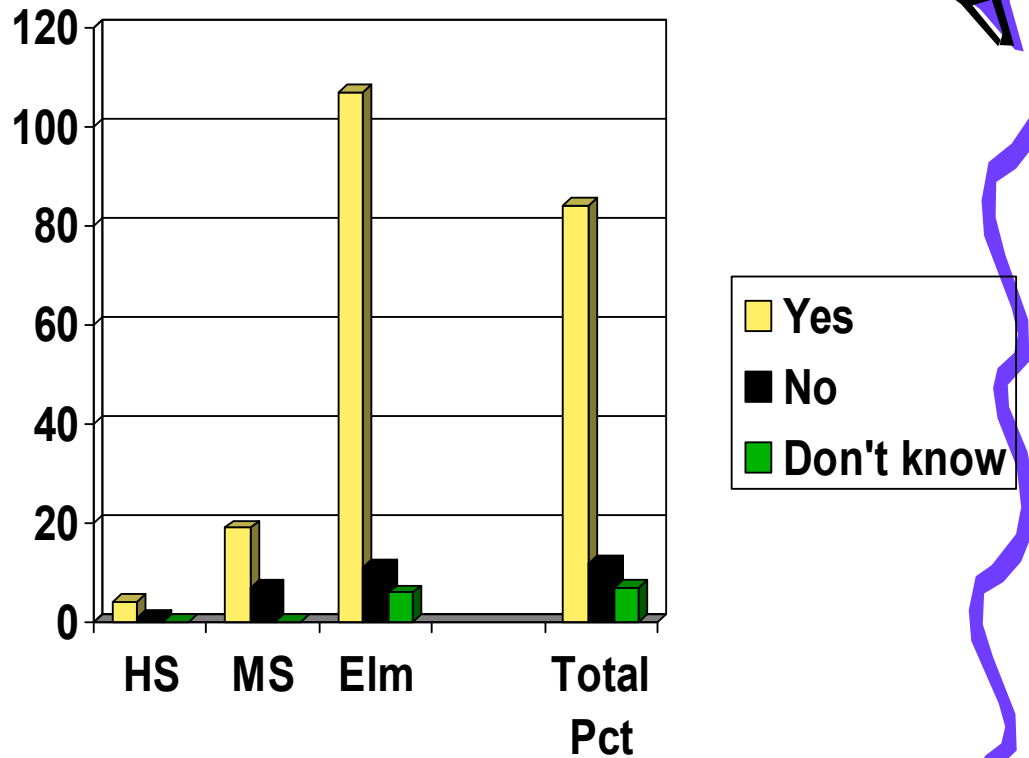

Question:

Is your child able to do homework and still complete other responsibilities?