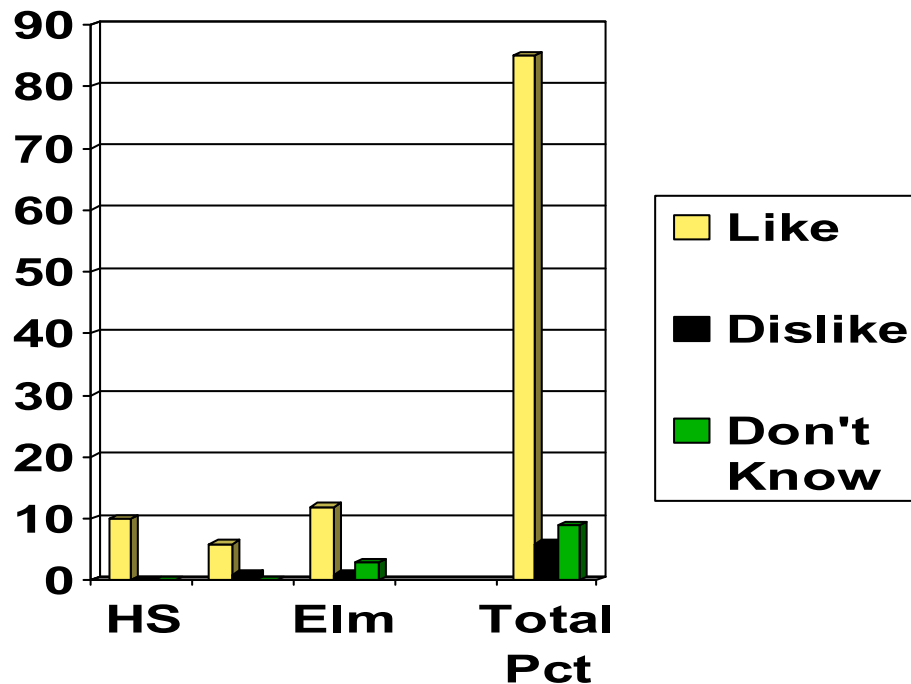

Parents / Patrons

Question:

Has the 4-day school week affected your child's grades?

Totals: Yes	- 9 %
No	- 69 %
I don't know	- 23 %

Four Day School Week Survey

Staff

Question:

How do you feel about the 4-day school week?