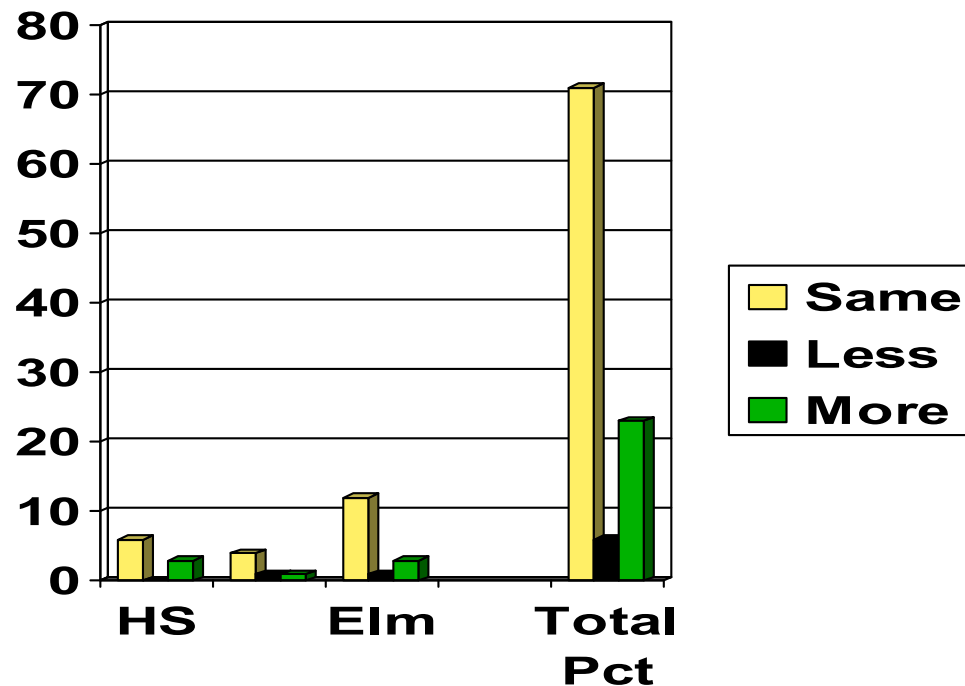

Question:

Instruction.
Students are
receiving...
about the same as,
less than, more than
last year.

Totals: About the same as last year - 71 %
Less than last year - 6 %
More than last year - 23 %