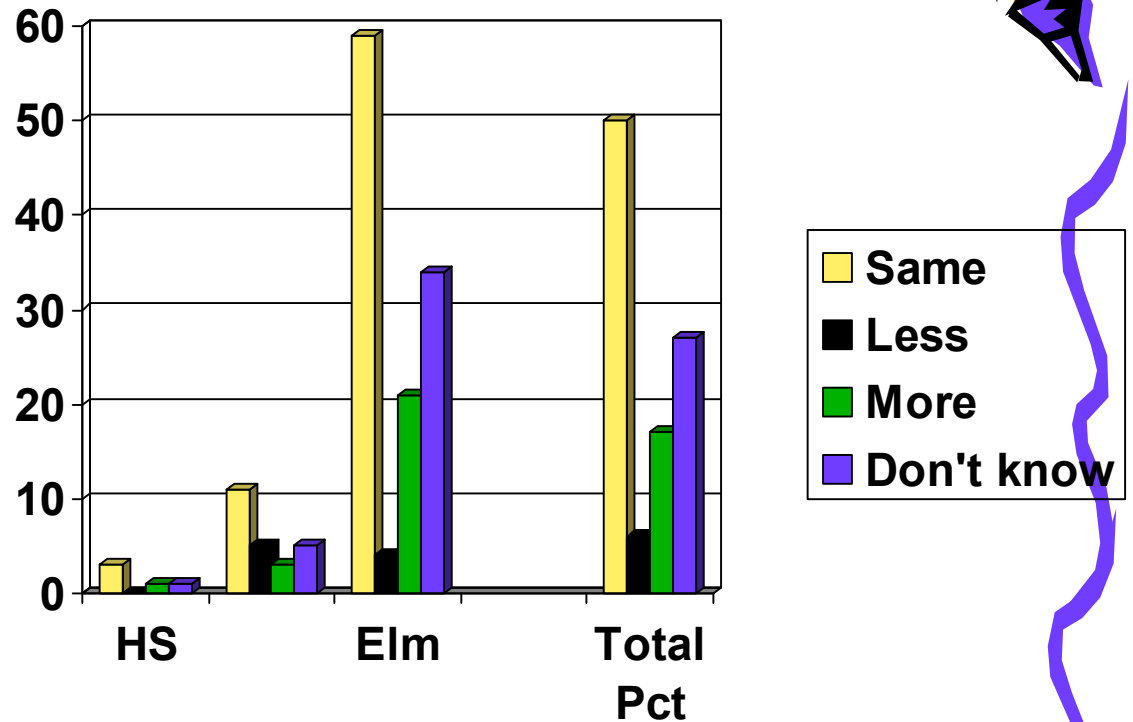

Four Day School Week Survey

Parents / Patrons

Question:

How much instruction
is your child receiving?

Totals: About the same	- 50 %
Less than last year	- 6 %
More than last year	- 17 %
I don't know	- 27 %