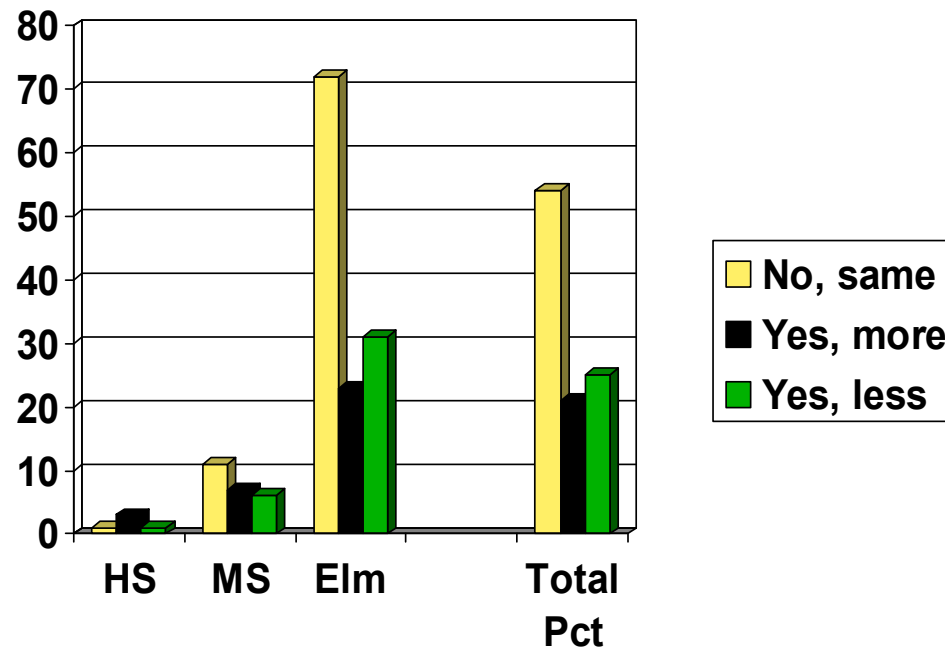

Totals : Like - 78 %
Dislike - 8 %
Don't know - 13 %

Four Day School Week Survey

Parents / Patrons

Question:

How is your student handling the longer day?

Totals: Same as last year - 75 %
More difficult than last year - 14 %
It is easier than last year - 10 %

Four Day School Week Survey

Parents / Patrons

Question:

Have you noticed a change in the amount of homework your child has?

Totals: No, about the same - 54 %
Yes, MORE than last year - 21 %
Yes, LESS than last year - 25 %