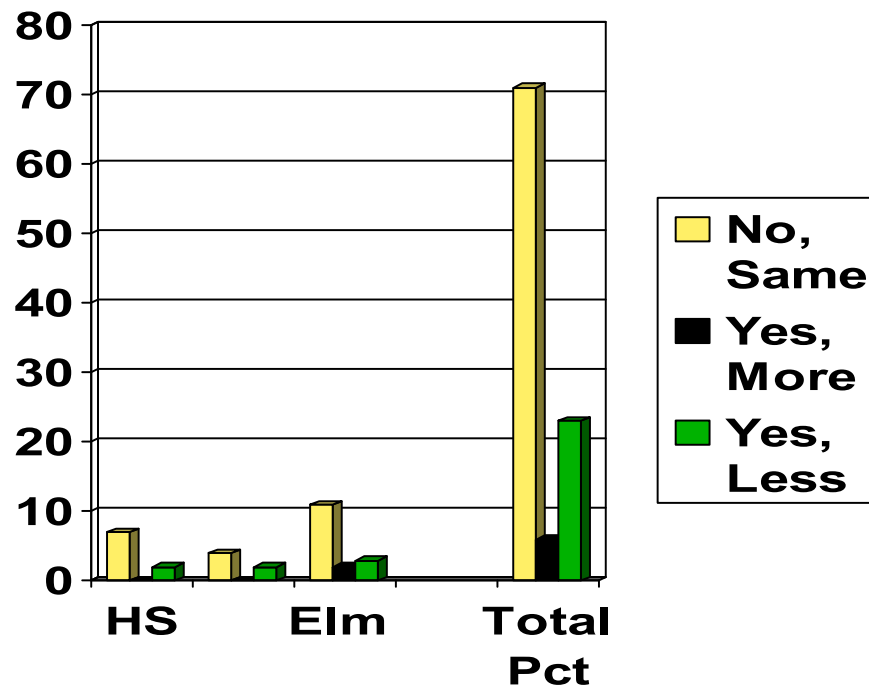

Question:

Have you noticed a change in the amount of homework completed by your students?

Totals: No, about the same - 71 %
Yes, More than last year - 6 %
Yes, Less than last year - 23 %