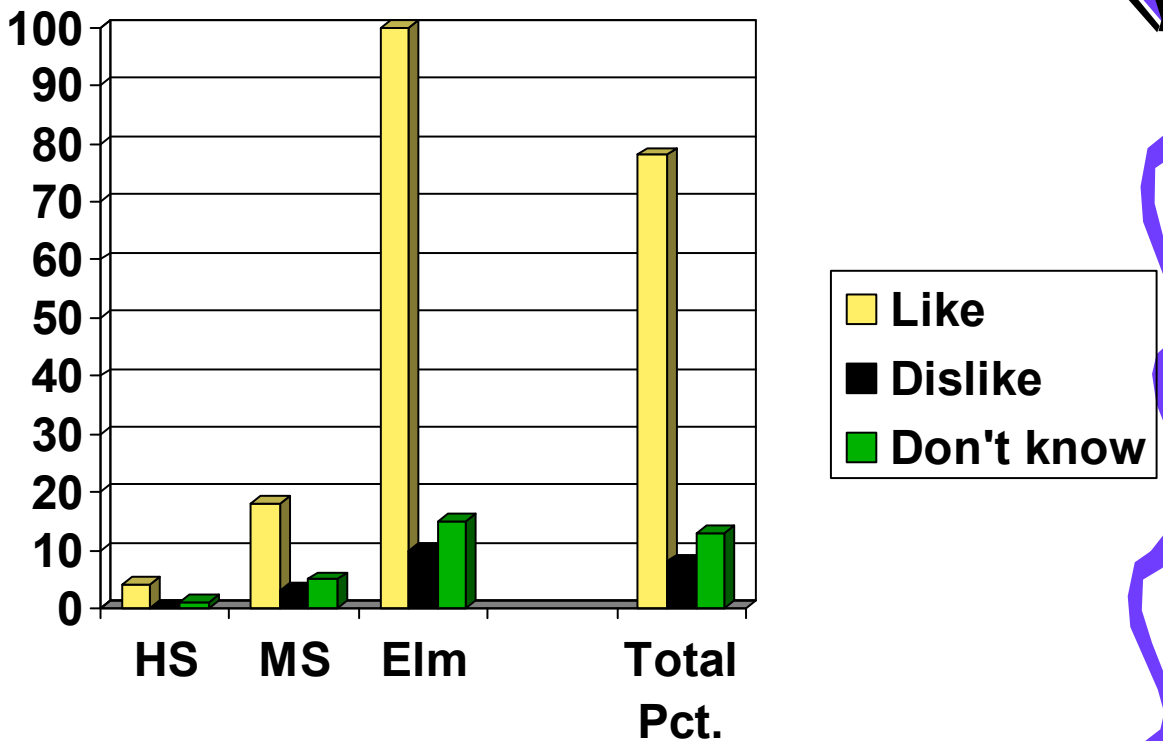

Question:

How do you feel about the 4-day school week?

Totals : Like - 78 %
Dislike - 8 %
Don't know - 13 %